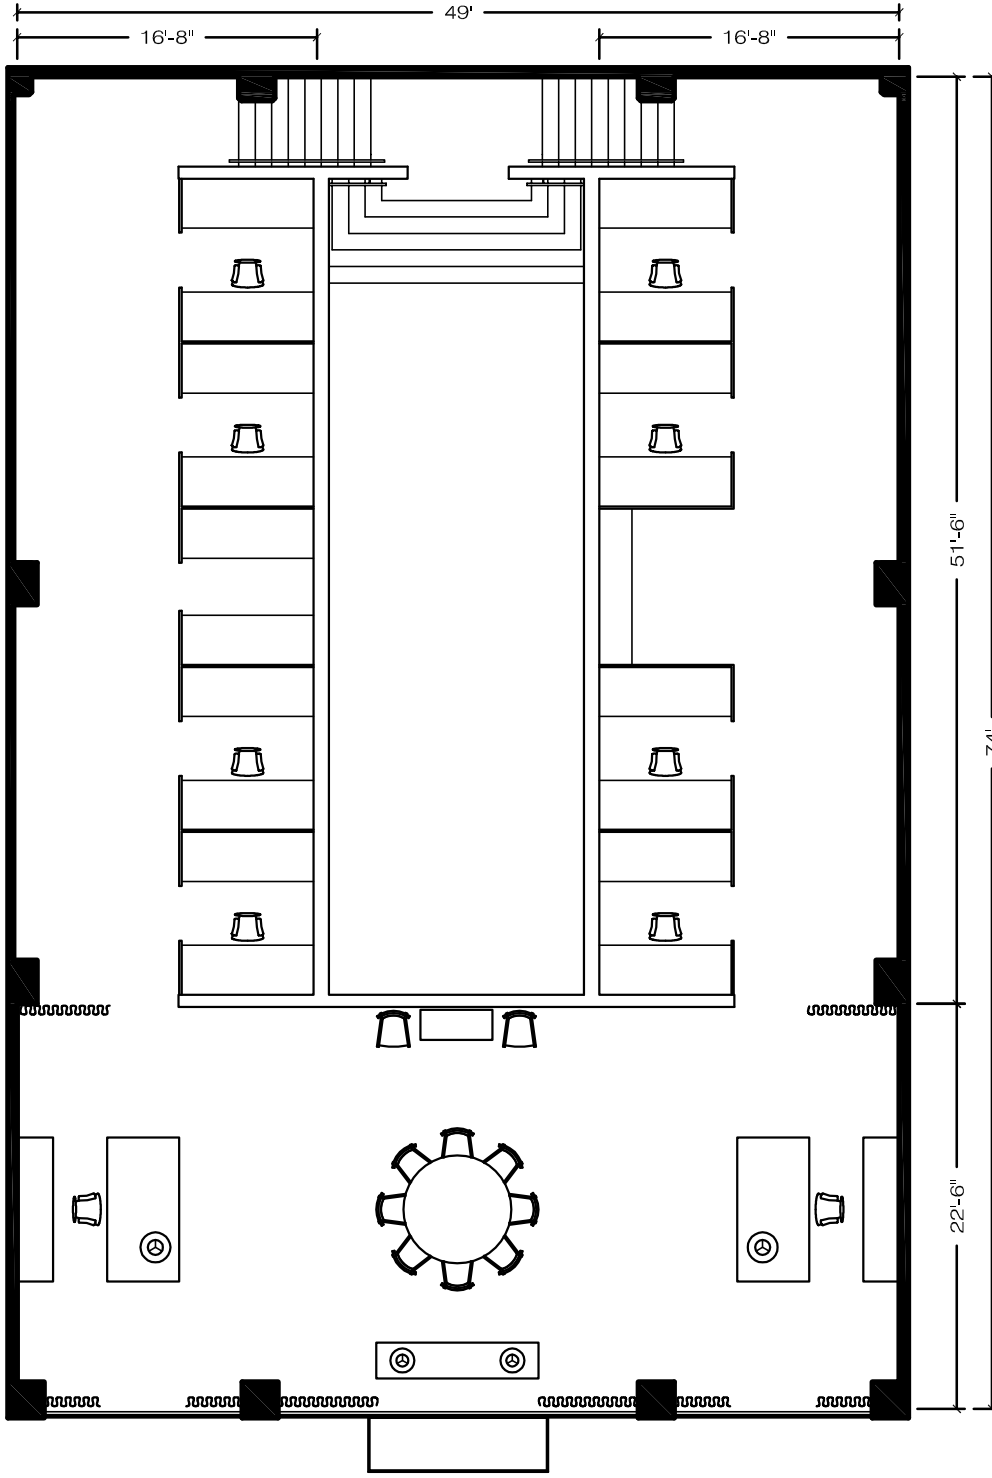

616 MINNA STREET - MEZZANINE

FISHER WEISMAN

DESIGN AND DECORATION

© COPYRIGHT FISHER WEISMAN 2009

616 Minna Street, San Francisco, CA 94103 t 415.255.2254 f 415.255.1254

DATE: 01-23-09
SCALE: 3/32"= 1'-0"
DRAWN BY: DFO