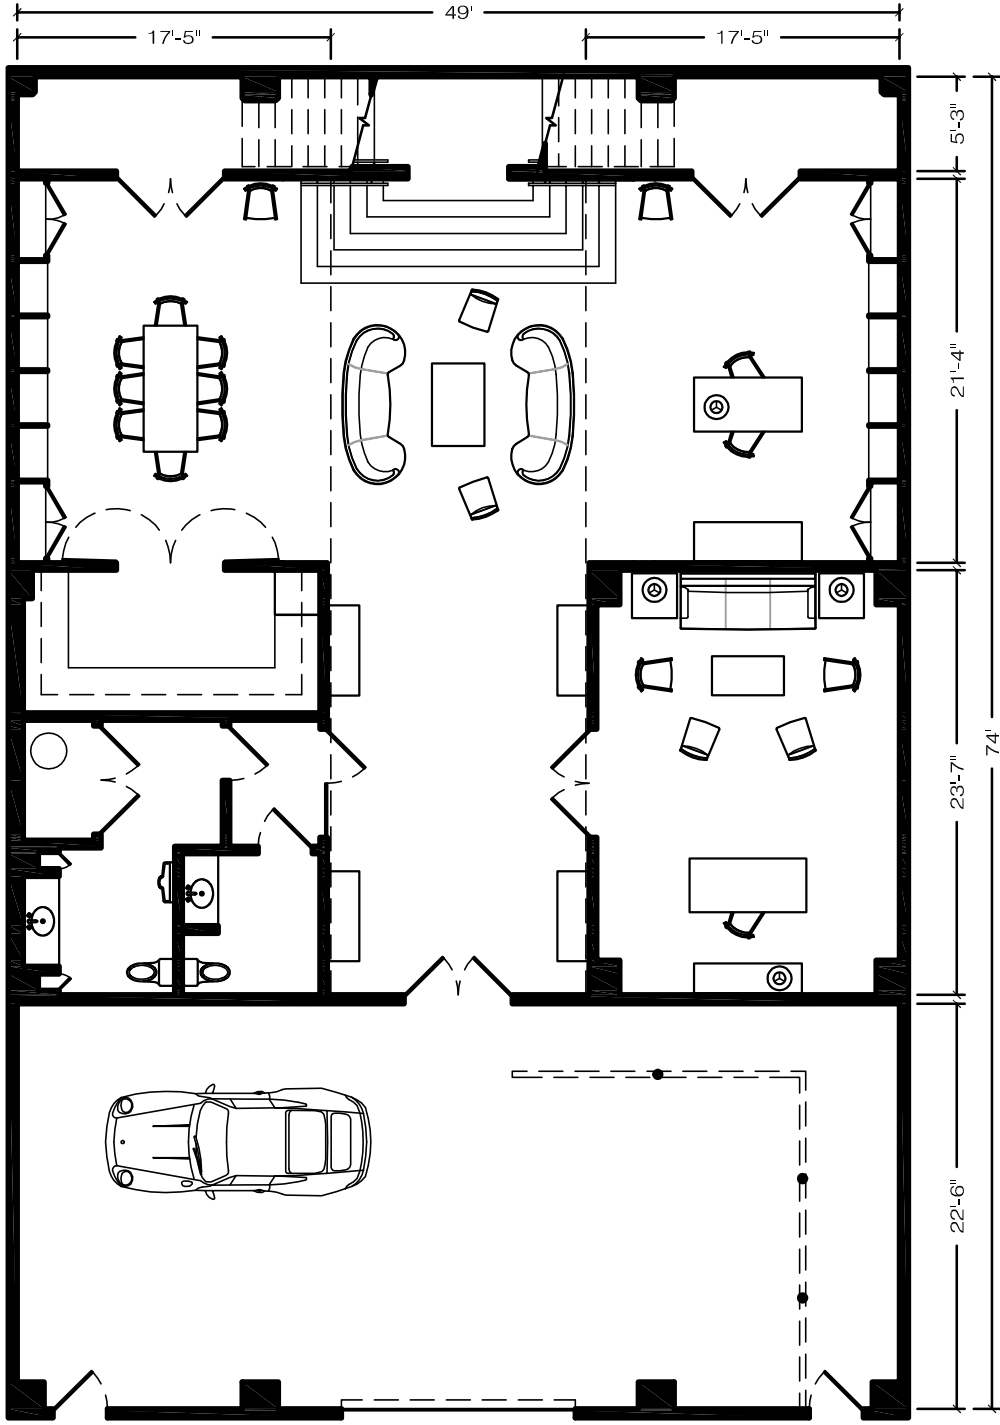

616 MINNA STREET - GROUND FLOOR

FISHER WEISMAN

DESIGN AND DECORATION

© COPYRIGHT FISHER WEISMAN 2009

616 Minna Street, San Francisco, CA 94103 t 415.255.2254 f 415.255.1254

DATE: 06-29-09
SCALE: 3/32"= 1'-0"
DRAWN BY: DFO