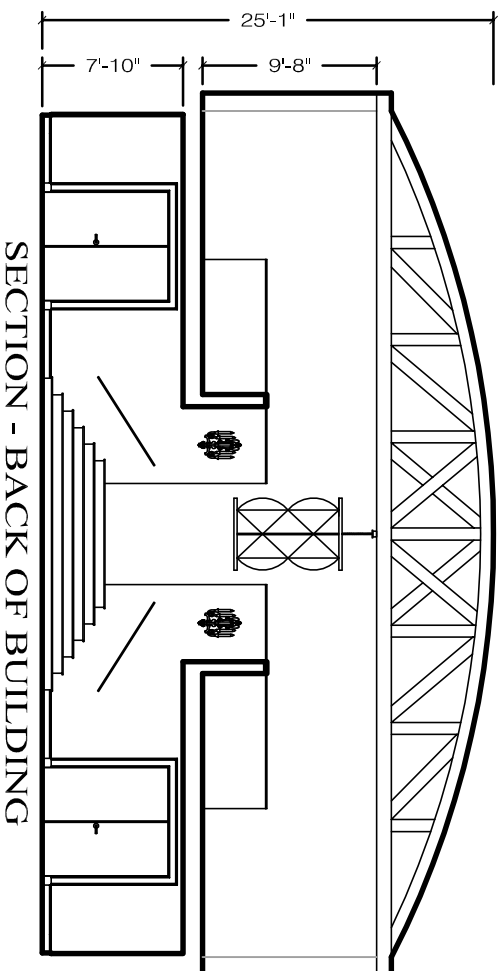

616 MINNA STREET - BUILDING SECTIONS

SECTION - BACK OF BUILDING

SECTION - FRONT OF BUILDING

FISHER WEISMAN

DESIGN AND DECORATION

© COPYRIGHT FISHER WEISMAN 2009

616 Minna Street, San Francisco, CA 94103 t 415.255.2254 f 415.255.1254

DATE: 06-29-09

SCALE: 3/32"=1'-0"

DRAWN BY: DFO