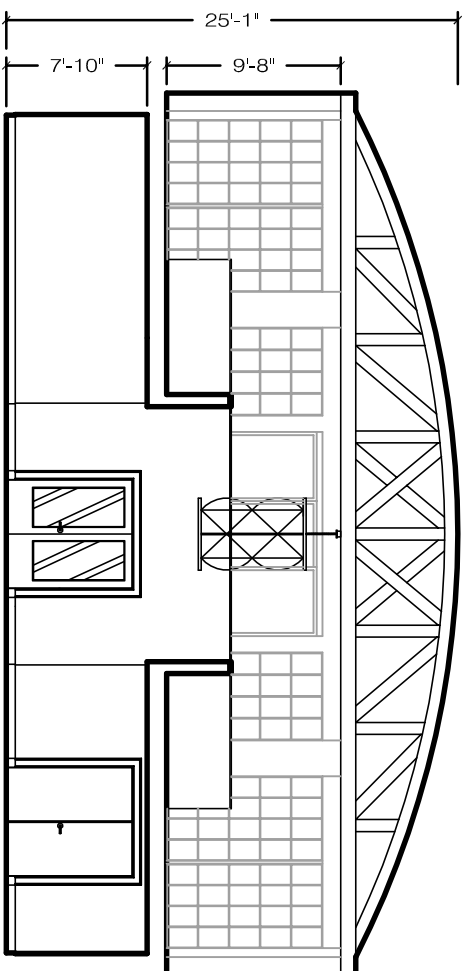

616 MINNA STREET - BUILDING SECTIONS

SECTION - BACK OF BUILDING

SECTION - FRONT OF BUILDING

FISHER WEISMAN

DESIGN AND DECORATION

© COPYRIGHT FISHER WEISMAN 2009

616 Minna Street, San Francisco, CA 94103 t 415.255.2254 f 415.255.1254

DATE: 06-29-09

SCALE: 3/32"=1'-0"

DRAWN BY: DFO