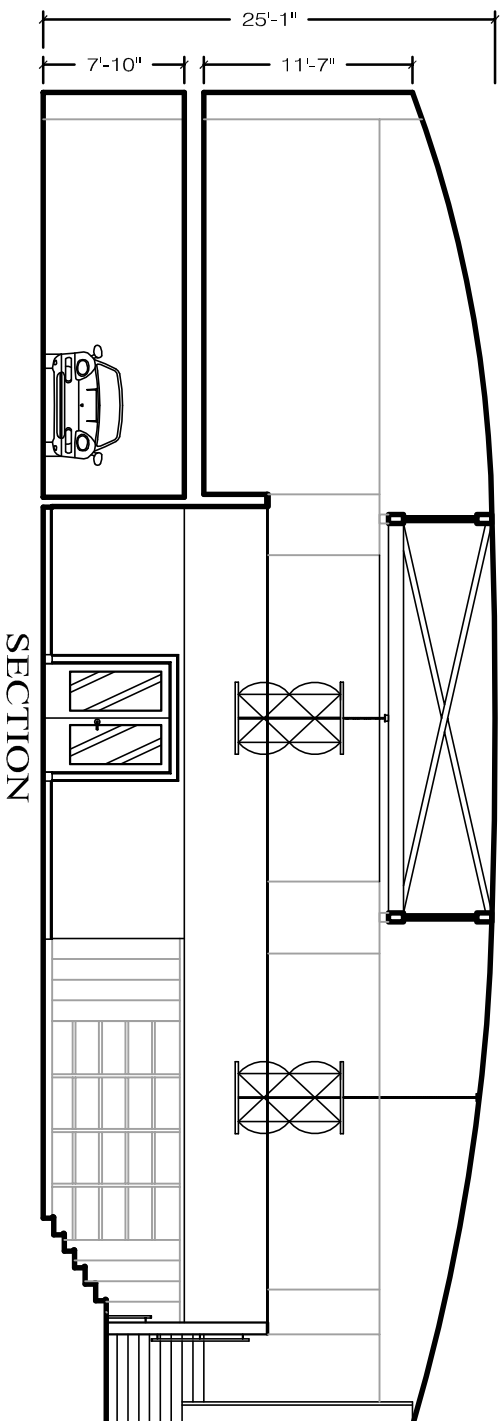

616 MINNA STREET - BUILDING SECTION

SECTION

**FISHER WEISMAN**

DESIGN AND DECORATION

© COPYRIGHT FISHER WEISMAN 2009

616 Minna Street, San Francisco, CA 94103 t 415.255.2254 f 415.255.1254

DATE: 06-29-09

SCALE: 3/32"=1'-0"

DRAWN BY: DFO